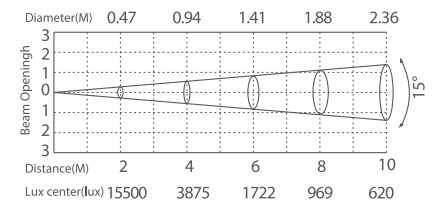

Wall Washer GRAFY

DMX
512

RDM

IP66
OUTDOOR RATED

silver

LIGHT DISTRIBUTION

353 137

LED Power **ColourTemp** **Luminous**
80 W Cool White 4639 lm

15° (10°-25°-30°-60°-15°x30°-60°x15°)

353 138

LED Power **ColourTemp** **Luminous**
80 W Warm White 4408 lm

15° (10°-25°-30°-60°-15°x30°-60°x15°)

353 139

LED Power **ColourTemp** **Luminous**
80 W Cool White+Amber 7031 lm

15° (10°-25°-30°-60°-15°x30°-60°x15°)