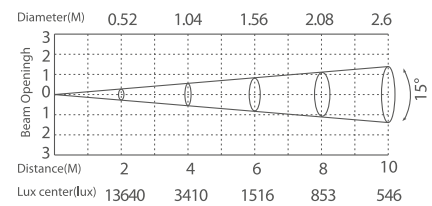

Wall Washer GRAFY

DMX
512

RDM

IP66
OUTDOOR RATED

silver

LIGHT DISTRIBUTION

353 137

LED Power **ColourTemp** **Luminous**
80 W Cool White 4639 lm

15° (10°-25°-30°-60°-15°x30°-60°x15°)

353 138

LED Power **ColourTemp** **Luminous**
80 W Warm White 4408 lm

15° (10°-25°-30°-60°-15°x30°-60°x15°)

353 139

LED Power **ColourTemp** **Luminous**
80 W Cool White+Amber 7031 lm

15° (10°-25°-30°-60°-15°x30°-60°x15°)